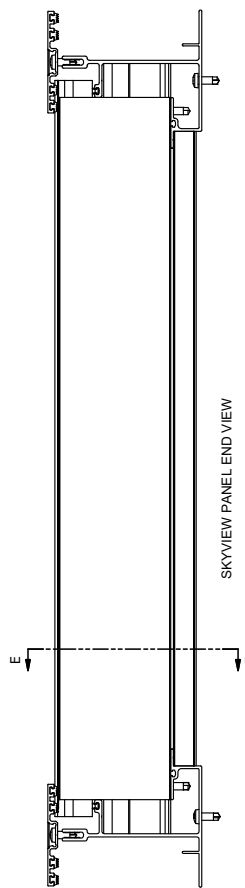

LUXURY
BACKYARD LIVING.COM

20330 HALL RD.
CLINTON TWP., MI 48038

PRODUCT: PAVILION
PART NUMBER: PA**PORTOFINO-S10X10
DESCRIPTION: PORTOFINO SKYVIEW CABANA 10 X 10

REV. 1
SIZE: D
DRAWN BY: mfk
DATE: 1/9/2023

APPROVED BY: MCF
SCALE: NONE
DATE: 1/9/2023

DEALER: N/A FILE NAME: 10 x 10 Portofino Skyview Cabana.l @2023 LuxuryBackyardLiving.com SHEET: 4 OF 5