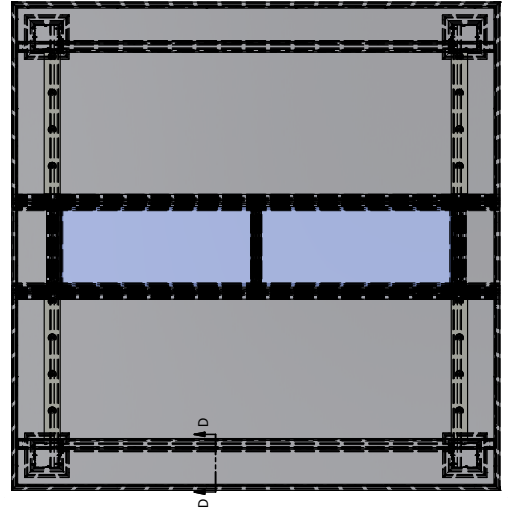

LUXURY
 BACKYARD LIVING.COM

20330 HALL RD.
 CLINTON TWP., MI 48038

PRODUCT: PAVILION
 PART NUMBER: PA**PORTOFINO-S10X10
 DESCRIPTION: PORTOFINO SKYVIEW CABANA 10 X 10

REV. 1
 SIZE: D
 DRAWN BY: mfk
 DATE: 1/9/2023

APPROVED BY: MCF
 SCALE: NONE
 DATE: 1/9/2023

DEALER: N/A FILE NAME: 10 x 10 Portofino Skyview Cabana.l @2023 LuxuryBackyardLiving.com SHEET: 4 OF 5

SECTION D-D
SHOWING ROOF-TEK SCREWS
ALIGNMENT TO BEAM(S) / BRACE(S)