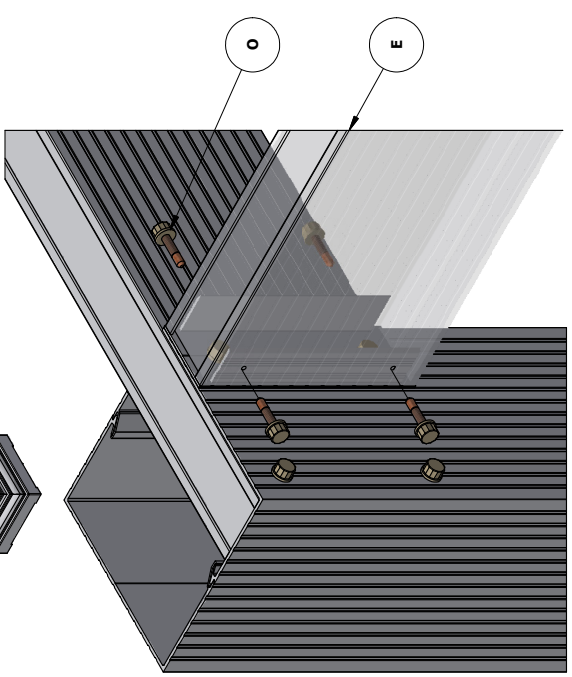

STEP 1: BUILD ARCHWAY LAYING DOWN
 1. SLIDE BEAM INTO COLUMN NOTCHES.
 2. SECURE BEAM AND BRACE BRACKET TO COLUMNS.
 3. STAND, POSITION, AND SECURE ARCHWAY INTO PLACE.
 *NOTE: "P" SCREWS TO BE USED FOR CONCRETE.
 *"U" SCREWS TO BE USED WITH WOOD.

ITEM	QTY	PART NUMBER	DESCRIPTION
A	2	TA**-CAKIT-08	COLUMN A KIT ASSEMBLY 8FT
B	2	TA**-CBKIT-08	COLUMN B KIT ASSEMBLY 8FT
C	4	PI**-FLBCL1X11	BASE/CAP 2PC FLORENTINE 11X11
D	2	TI**-BERAL08.75	BEAM/RAFTER 108.75in
O	1	TIBZ-HEXN3076**	BI HEX NYLON HEAD 12X1in 50pk
P	16	TI**-TAPC227612	TAPCON 0.25inx2.25in EA
U	1	TIHL-SSHW307650	SHEET SCREW/NEO WASHER #1.2X2.5in 25pk HL
G	1	TAWH-SKYV-F510	SKYVIEW PANEL ASSY FREESTANDING 108.WH

DEALER: N/A FILE NAME: 10 x 10 Portofino Skyview Cabana-1 (@2023 LuxuryBackyardLiving.com) SHEET: 2 OF 5

DETAIL C

- STEP 2: FINAL ASSEMBLE FRAME**
1. REPEAT STEP ONE TO BUILD A SECOND ARCHWAY.
 2. SLIDE BRACES OVER BEAM / RAFTER FLAT
 3. CAP AND SECURE. BRACES ARE SECURED TO ARCHWAY
 4. SLIDE ARCHWAY 2 INTO POSITION. SECURE BRACES TO BEAM / RAFTER FLAT CAPS.
 5. LEVEL AND PLUMB COLUMNS. SECURE IN PLACE
 6. SLIDE BASE / CAPS DOWN AND FASTEN IN PLACE.