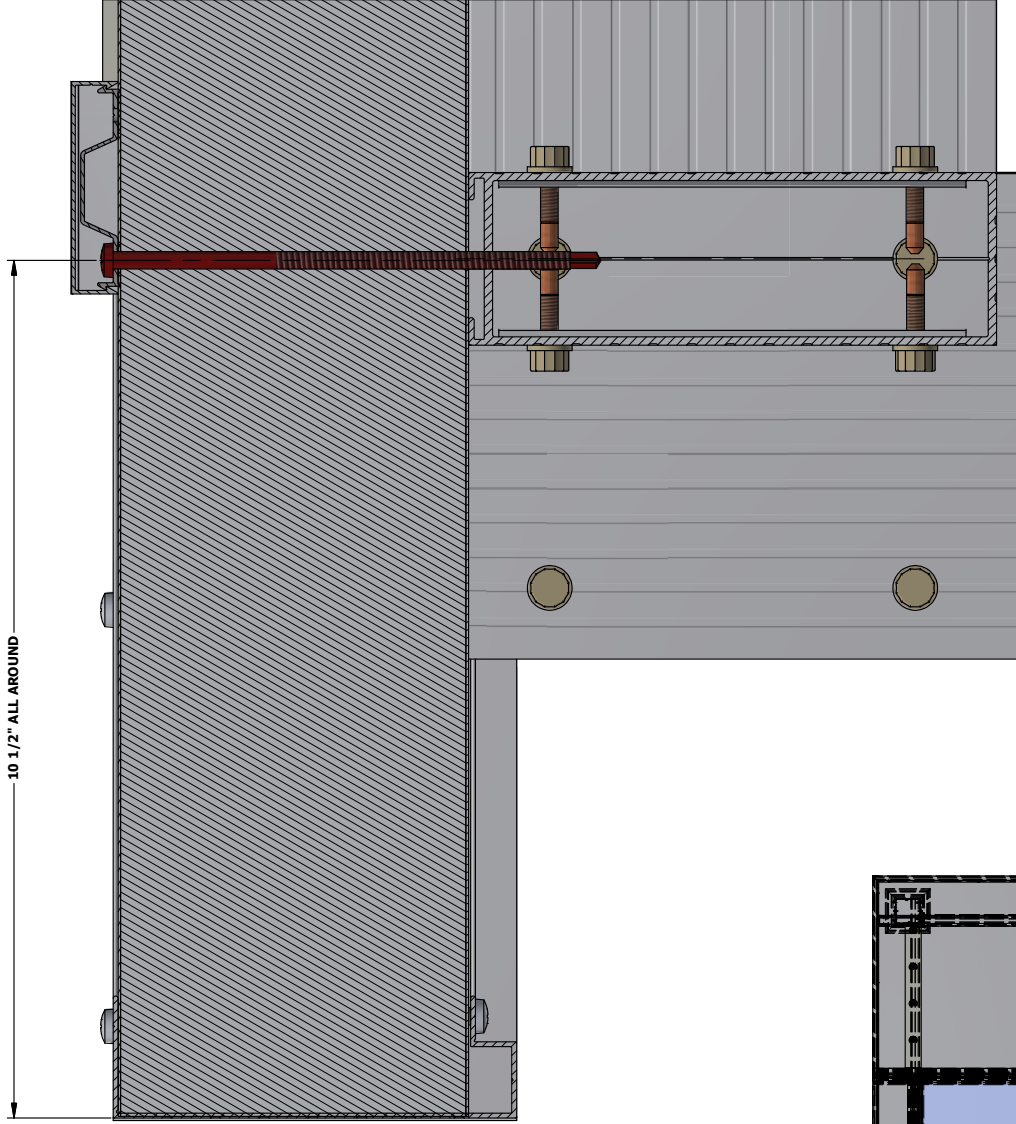

LUXURY
 BACKYARD LIVING.COM

20330 HALL RD.
 CLINTON TWP., MI 48038

PRODUCT: PAVILION
 PART NUMBER: PA**PORTOFINO-S10X10
 DESCRIPTION: PORTOFINO SKYVIEW CABANA 10 X 10

REV. 1
 SIZE: D
 DRAWN BY: mfk
 DATE: 1/9/2023

APPROVED BY: MCF
 SCALE: NONE
 DATE: 1/9/2023

DEALER: N/A FILE NAME: 10 x 10 Portofino Skyview Cabana.l @2023 LuxuryBackyardLiving.com SHEET: 4 OF 5

SECTION D-D
SHOWING ROOF-TEK SCREWS
ALIGNMENT TO BEAM(S) / BRACE(S)