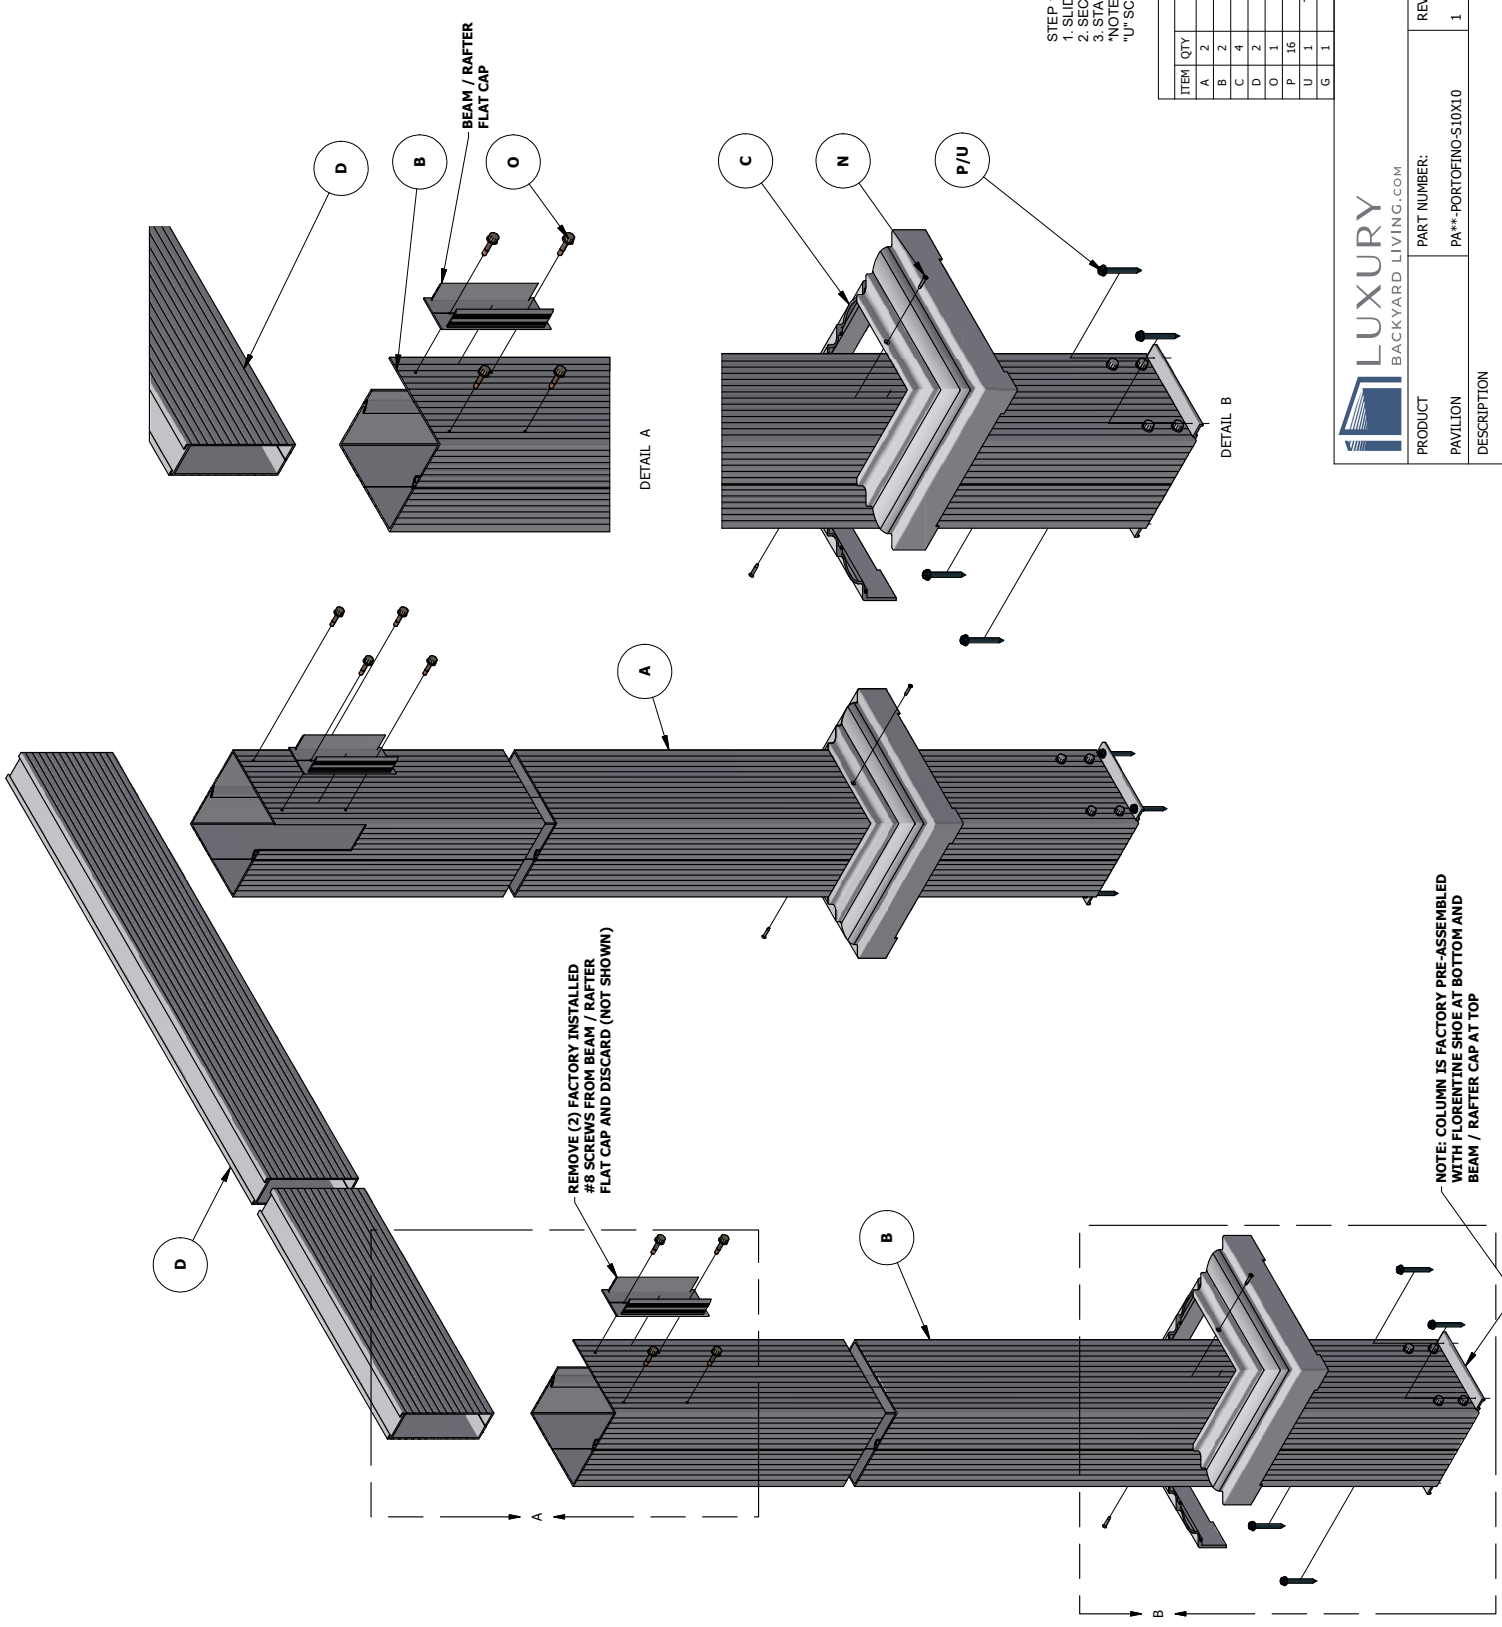

PORTOFINO SKYVIEW CABANA 10 X 10

		20330 HALL RD. CLINTON TWP., MI 48038			
PRODUCT	PART NUMBER:	REV.	SIZE:	DRAWN BY:	DATE:
PAVILION	PA**-PORTOFINO-S10X10	1	D	mfmk	1/9/2023
DESCRIPTION			SCALE:	APPROVED BY:	DATE:
PORTOFINO SKYVIEW CABANA 10 X 10			NONE	MCF	1/9/2023
DEALER: N/A	FILE NAME: 10 x 10 Portofino Skyview Cabana-1@2023 LuxuryBackyardLiving.com		SHEET: 1 OF 5		

STEP 1: BUILD ARCHWAY LAYING DOWN
 1. SLIDE BEAM INTO COLUMN NOTCHES.
 2. SECURE BEAM AND BRACE BRACKET TO COLUMNS.
 3. STAND, POSITION, AND SECURE ARCHWAY INTO PLACE.
 *NOTE: "P" SCREWS TO BE USED FOR CONCRETE.
 *"U" SCREWS TO BE USED WITH WOOD.

ITEM	QTY	PART NUMBER	DESCRIPTION
A	2	TA**-CAKIT-08	COLUMN A KIT ASSEMBLY 8FT
B	2	TA**-CBKIT-08	COLUMN B KIT ASSEMBLY 8FT
C	4	PI**-FLBCL1X11	BASE/CAP 2PC FLORENTINE 11X11
D	2	TI**-BERAL08.75	BEAM/RAFTER 108.75in
O	1	TIBZ-HEXN3076**	BI HEX NYLON HEAD 12X1in 50pk
P	16	TI**-TAPC227612	TAPCON 0.25inx2.25in EA
U	1	TIHL-SSHW307650	SHEET SCREW/NEO WASHER #1.2X2.5in 25pk HL
G	1	TAWH-SKYV-F510	SKYVIEW PANEL ASSY FREESTANDING 108.WH