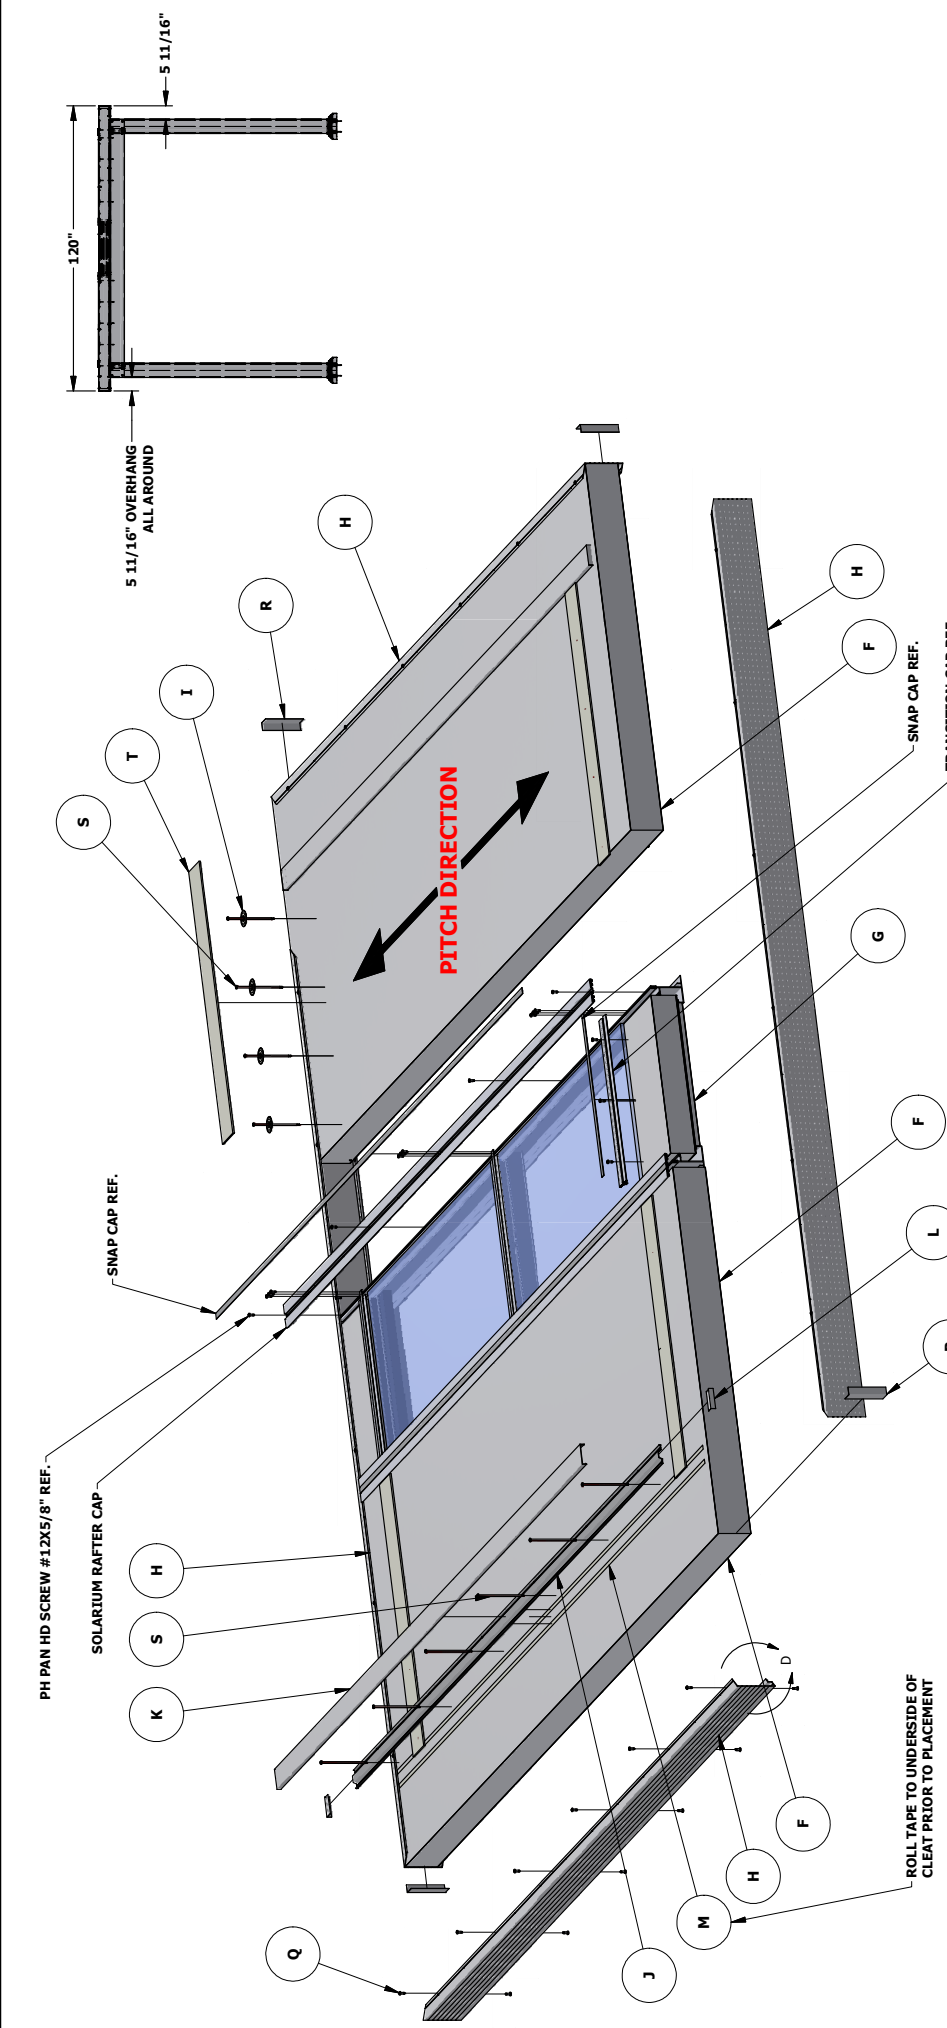

STEP 3: ASSEMBLE ROOF
1. SET FIRST PANEL AND PIN IN PLACE.
2. PLACE REMAINING PANELS. FASTEN AS SHOWN WITH ROOF TEK HARDWARE. CAP PANELS WITH FASCIA AND FASTEN AS SHOWN.
3. ROLL ETHERABOND TAPE OVER OVER ROOF TEK HARDWARE AND FASCIA SEAMS.

ITEM	QTY	PART NUMBER	DESCRIPTION
F	2	TAWH-RPML4SQ234-1-04X10	ROOF PANEL SQUARE EDGE 4-1/4" 0.024 1LB WW 4K10
H	4	PH**ACFRA120.25	ARCH C-FASCIA 120.25in
I	1	TI-ARPL304002	ALUMINUM ROOF PLATE 2in 25pk WH
J	2	TI-ML-CLEAT17	CLEAT BASE 117in ML
K	2	TI-MH-CLEAT17	CLEAT COVER 117in WH
L	4	TAWH-CLTC620048	CLEAT END CAP 2.625in WH
M	1	TIBL-BUTL250802	BUTYL ADHESIVE/SEALANT 50R
R	4	S1**GCTA62003*	3" GUTTER CORNER TRIM ANGLE
S	28	TI--DRPT307068	5in ROOF PNL SCREW 4.25in ROOF PNL
T	1	SIWH-ROND250803	ETHERABOND ROOF SEAL 3inx50R WH
G	1	TAWH-SKYV-FS10	SKYVIEW PANEL ASSY FREESTANDING 10R WH