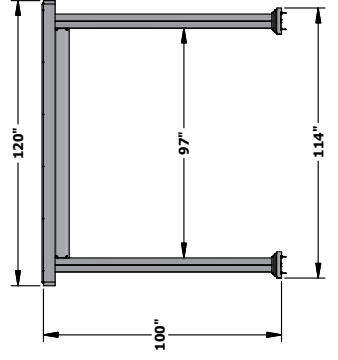

PORTOFINO SKYVIEW CABANA 10 X 10

		20330 HALL RD. CLINTON TWP., MI 48038			
PRODUCT	PART NUMBER:	REV.	SIZE:	DRAWN BY:	DATE:
PAVILION	PA**-PORTOFINO-S10X10	1	D	mfmk	1/9/2023
DESCRIPTION			SCALE:	APPROVED BY:	DATE:
PORTOFINO SKYVIEW CABANA 10 X 10			NONE	MCF	1/9/2023
DEALER: N/A	FILE NAME: 10 x 10 Portofino Skyview Cabana-1@2023 LuxuryBackyardLiving.com		SHEET: 1 OF 5		

STEP 1: BUILD ARCHWAY LAYING DOWN
 1. SLIDE BEAM INTO COLUMN NOTCHES.
 2. SECURE BEAM AND BRACE BRACKET TO COLUMNS.
 3. STAND, POSITION, AND SECURE ARCHWAY INTO PLACE.
 *NOTE: "P" SCREWS TO BE USED FOR CONCRETE.
 *"U" SCREWS TO BE USED WITH WOOD.

ITEM	QTY	PART NUMBER	DESCRIPTION
A	2	TA**-CAKIT-08	COLUMN A KIT ASSEMBLY 8FT
B	2	TA**-CBKIT-08	COLUMN B KIT ASSEMBLY 8FT
C	4	PI**-FLBCL1X11	BASE/CAP 2PC FLORENTINE 11X11
D	2	TI**-BERAL08.75	BEAM/RAFTER 108.75in
O	1	TIBZ-HEXN3076**	BI HEX NYLON HEAD 12X1in 50pk
P	16	TI**-TAPC227612	TAPCON 0.25inx2.25in EA
U	1	TIHL-SSHW307650	SHEET SCREW/NEO WASHER #1.2X2.5in 25pk HL
G	1	TAWH-SKYV-F510	SKYVIEW PANEL ASSY FREESTANDING 108.WH