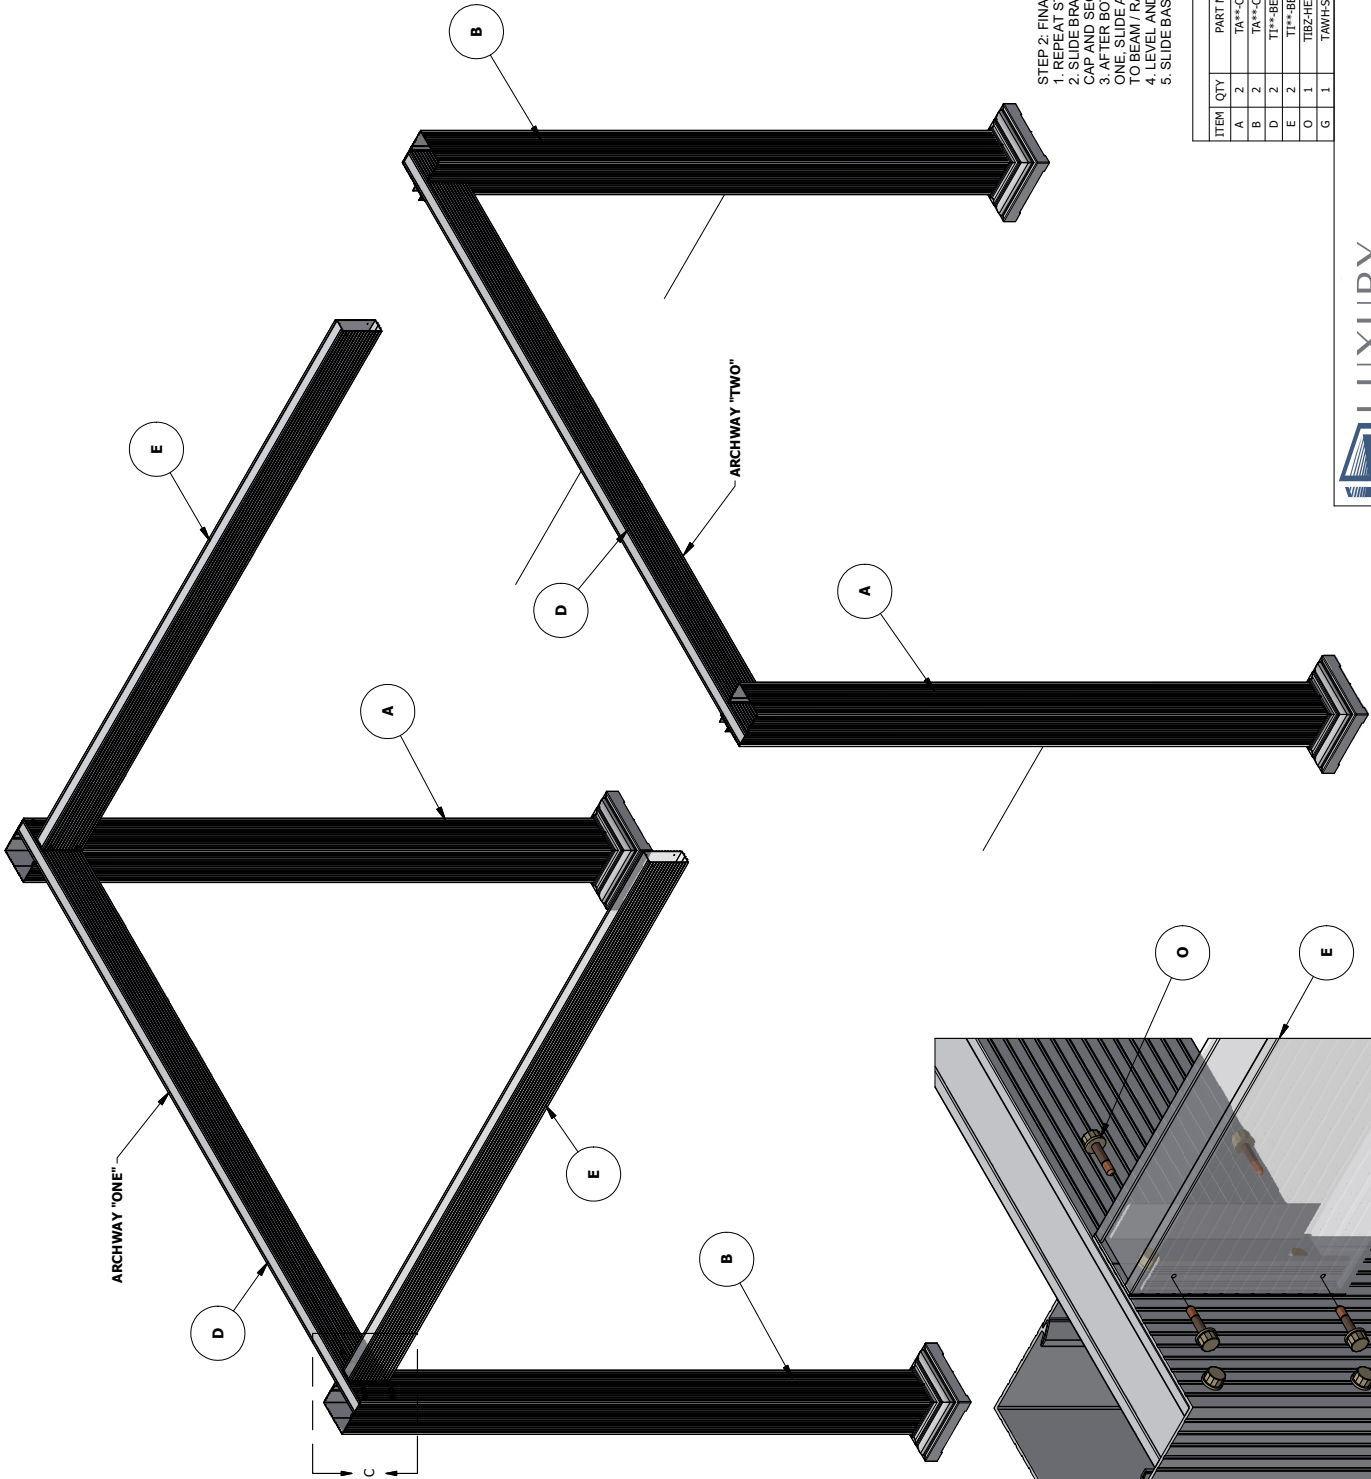

PORTOFINO SKYVIEW CABANA 10 X 10

		20330 HALL RD. CLINTON TWP., MI 48038			
PRODUCT	PART NUMBER:	REV.	SIZE:	DRAWN BY:	DATE:
PAVILION	PA**-PORTOFINO-S10X10	1	D	mfmk	1/9/2023
DESCRIPTION			SCALE:	APPROVED BY:	DATE:
PORTOFINO SKYVIEW CABANA 10 X 10			NONE	MCF	1/9/2023
DEALER: N/A	FILE NAME: 10 x 10 Portofino Skyview Cabana-1@2023 LuxuryBackyardLiving.com		SHEET: 1 OF 5		

STEP 1: BUILD ARCHWAY LAYING DOWN
 1. SLIDE BEAM INTO COLUMN NOTCHES.
 2. SECURE BEAM AND BRACE BRACKET TO COLUMNS.
 3. STAND, POSITION, AND SECURE ARCHWAY INTO PLACE.
 *NOTE: "P" SCREWS TO BE USED FOR CONCRETE.
 *"U" SCREWS TO BE USED WITH WOOD.

ITEM	QTY	PART NUMBER	DESCRIPTION
A	2	TA**-CAKIT-08	COLUMN A KIT ASSEMBLY 8FT
B	2	TA**-CBKIT-08	COLUMN B KIT ASSEMBLY 8FT
C	4	PI**-FLBCL1X11	BASE/CAP 2PC FLORENTINE 11X11
D	2	TI**-BERAL08.75	BEAM/RAFTER 108.75in
O	1	TIBZ-HEXN3076**	BI HEX NYLON HEAD 12X1in 50pk
P	16	TI**-TAPC227612	TAPCON 0.25inx2.25in EA
U	1	TIHL-SSHW307650	SHEET SCREW/NEO WASHER #1.2X2.5in 25pk HL
G	1	TAWH-SKYV-F510	SKYVIEW PANEL ASSY FREESTANDING 108.WH

DEALER: N/A FILE NAME: 10 x 10 Portofino Skyview Cabana-1 (@2023 LuxuryBackyardLiving.com) SHEET: 2 OF 5

DETAIL C

- STEP 2: FINAL ASSEMBLE FRAME**
1. REPEAT STEP ONE TO BUILD A SECOND ARCHWAY.
 2. SLIDE BRACES OVER BEAM / RAFTER FLAT
 3. CAP AND SECURE. BRACES ARE SECURED TO ARCHWAY
 4. SLIDE ARCHWAY 2 INTO POSITION. SECURE BRACES TO BEAM / RAFTER FLAT CAPS.
 5. LEVEL AND PLUMB COLUMNS. SECURE IN PLACE
 6. SLIDE BASE / CAPS DOWN AND FASTEN IN PLACE.