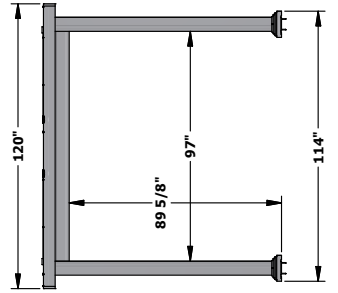

PORTOFINO SKYVIEW CABANA 10 X 10

		20330 HALL RD. CLINTON TWP., MI 48038			
PRODUCT	PART NUMBER:	REV.	SIZE:	DRAWN BY:	DATE:
PAVILION	PA**-PORTOFINO-S10X10	1	D	mfmk	1/9/2023
DESCRIPTION			SCALE:	APPROVED BY:	DATE:
PORTOFINO SKYVIEW CABANA 10 X 10			NONE	MCF	1/9/2023
DEALER: N/A	FILE NAME: 10 x 10 Portofino Skyview Cabana-1@2023 LuxuryBackyardLiving.com		SHEET: 1 OF 5		

STEP 1: BUILD ARCHWAY LAYING DOWN
 1. SLIDE BEAM INTO COLUMN NOTCHES.
 2. SECURE BEAM AND BRACE BRACKET TO COLUMNS.
 3. STAND, POSITION, AND SECURE ARCHWAY INTO PLACE.
 *NOTE: "P" SCREWS TO BE USED FOR CONCRETE.
 *"U" SCREWS TO BE USED WITH WOOD.

ITEM	QTY	PART NUMBER	DESCRIPTION
A	2	TA**-CAKIT-08	COLUMN A KIT ASSEMBLY 8FT
B	2	TA**-CBKIT-08	COLUMN B KIT ASSEMBLY 8FT
C	4	PI**-FLBCL1X11	BASE/CAP 2PC FLORENTINE 11X11
D	2	TI**-BERAL08.75	BEAM/RAFTER 108.75in
O	1	TIBZ-HEXN3076**	BI HEX NYLON HEAD 12X1in 50pk
P	16	TI**-TAPC227612	TAPCON 0.25inx2.25in EA
U	1	TIHL-SSHW307650	SHEET SCREW/NEO WASHER #1.2X2.5in 25pk HL
G	1	TAWH-SKYV-F510	SKYVIEW PANEL ASSY FREESTANDING 108.WH