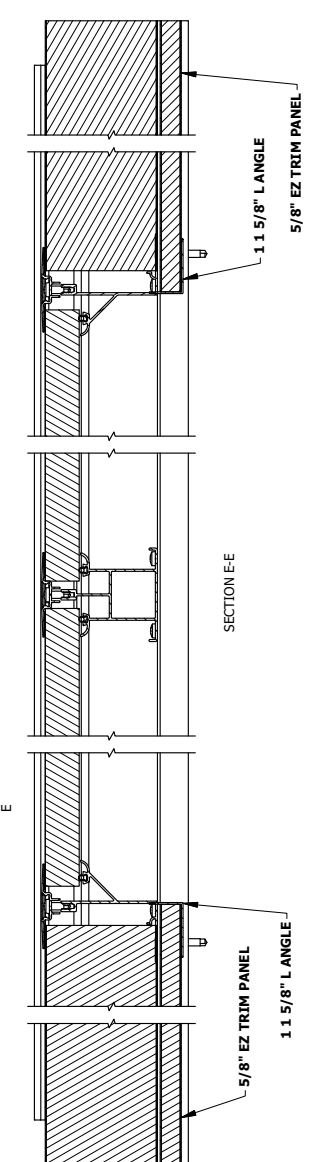

ITEM	QTY	PART NUMBER	DESCRIPTION
A	2	TA**-CAKIT-08	COLUMN A KIT ASSEMBLY 8FT
B	2	TA**-CBKIT-08	COLUMN B KIT ASSEMBLY 8FT
C	4	PI**-FLBCL1X11	BASE/CAP 2PC FLORENTINE 11X11
D	2	TI**-BERAL08.75	BEAM/RAFTER 108.75in
O	1	TIBZ-HEXN3076**	BI HEX NYLON HEAD 12X1in 50pk
P	16	TI**-TAPC227612	TAPCON 0.25inx2.25in EA
U	1	TIHL-SSHW307650	SHEET SCREW/NEO WASHER #1.2X2.5in 25pk HL
G	1	TAWH-SKYV-F510	SKYVIEW PANEL ASSY FREESTANDING 108.WH

ASSEMBLY PARTS LIST			
ITEM	QTY	PART NUMBER	DESCRIPTION
A	2	TA**-CAKT-08	COLUMN A KIT ASSEMBLY 8FT
B	2	TA**-CBKT-08	COLUMN B KIT ASSEMBLY 8FT
D	2	TI**-BERAL08.75	BEAM/RAFTER 108.75in
E	2	TI**-BERA06.75	BEAM/RAFTER 96.75in
O	1	TIBZ-HEXN3076**	BT HEX NYLON HEAD 1.2x1in 50pk
G	1	TAWH-SKYV-F510	SKYVIEW PANEL ASSY FREESTANDING 108.WH

LUXURY
BACKYARD LIVING.COM

20330 HALL RD.
CLINTON TWP., MI 48038

PRODUCT	PART NUMBER:	REV.	SIZE:	DRAWN BY:	DATE:
PAVILION	PA**-PORTOFINO-S10X10	1	D	mfnk	1/9/2023
DESCRIPTION	SCALE:		APPROVED BY:		DATE:
PORTOFINO SKYVIEW CABANA 10 X 10	NONE		MCF		1/9/2023
DEALER: N/A	FILE NAME: 10 x 10 Portofino Skyview Cabana - ©2023 LuxuryBackyardLiving.com		SHEET: 3 OF 5		

ITEM	QTY	PART NUMBER	DESCRIPTION
F	2	TAWH-RPML4SQ234-1-04X10	ROOF PANEL SQUARE EDGE 4-1/4" 0.024 1LB WW 4K10
H	4	PH**ACFRA120.25	ARCH C-FASCIA 120.25in
I	1	TI-ARPL304002	ALUMINUM ROOF PLATE 2in 25pk WH
J	2	TI-ML-CLEAT17	CLEAT BASE 117in ML
K	2	TI-MH-CLEAT17	CLEAT COVER 117in WH
L	4	TAWH-CLTC620048	CLEAT END CAP 2.625in WH
M	1	TIBL-BUTL250802	BUTYL ADHESIVE/SEALANT 50R
R	4	S1**GCTA62003*	3" GUTTER CORNER TRIM ANGLE
S	28	TI--DRPT307068	5in ROOF PNL SCREW 4.25in ROOF PNL
T	1	SIWH-ROND250803	ETHERABOND ROOF SEAL 3inx50R WH
G	1	TAWH-SKYV-FS10	SKYVIEW PANEL ASSY FREESTANDING 10R WH