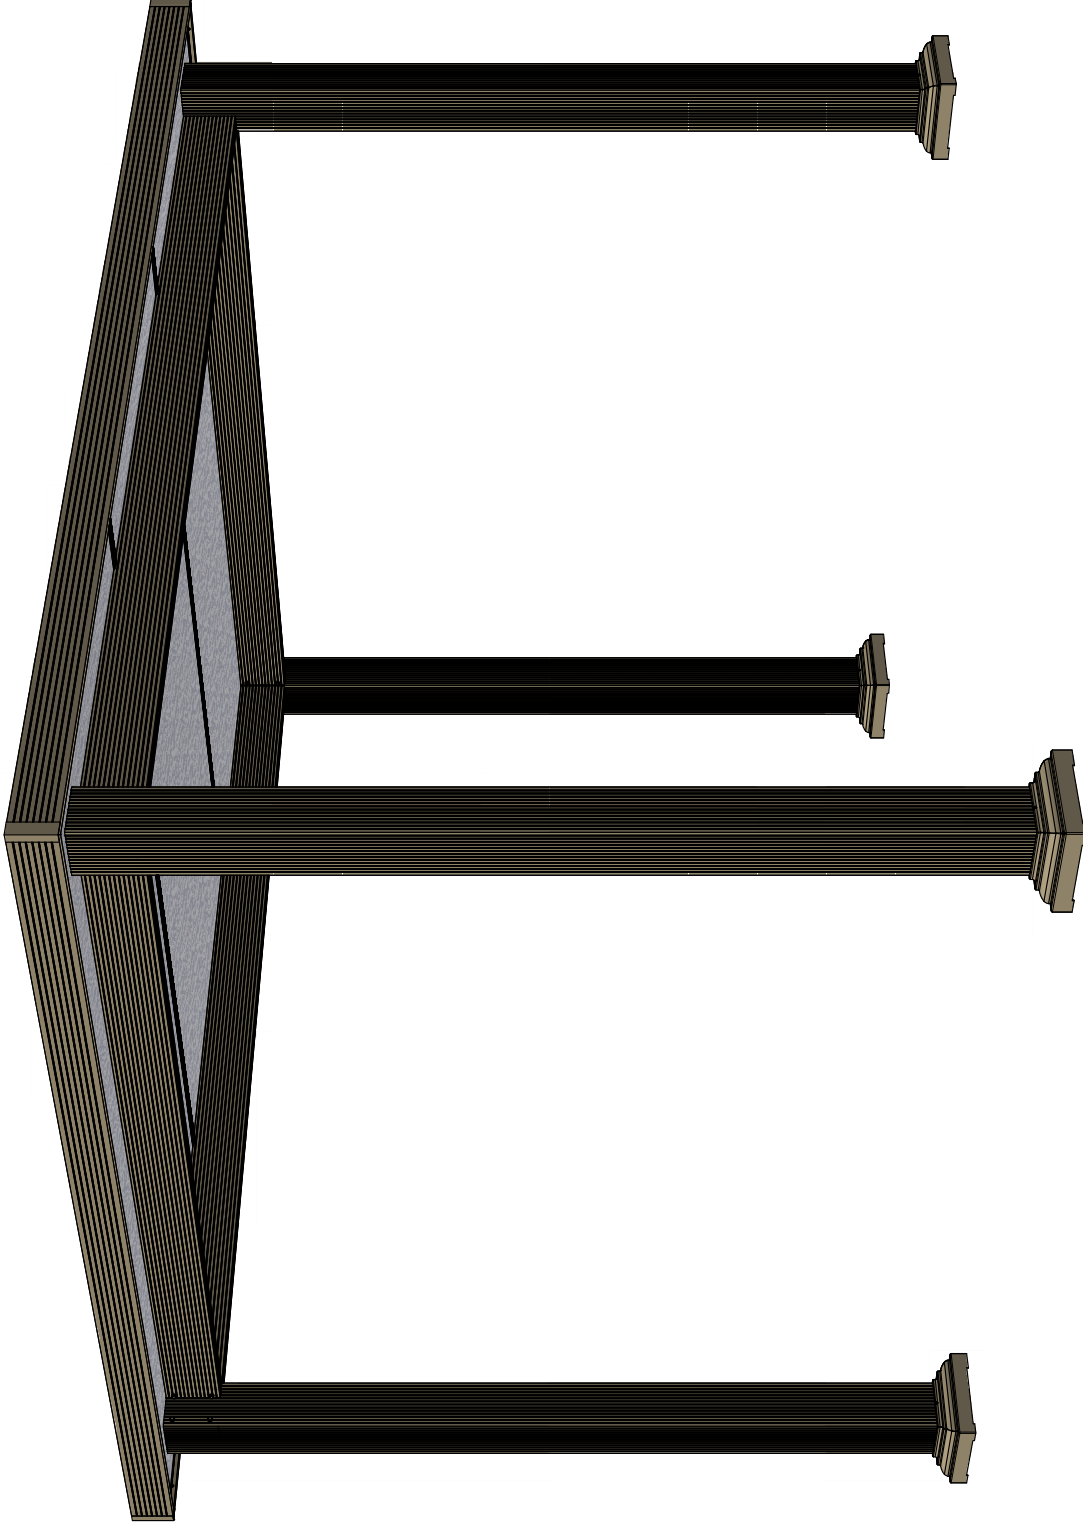

SORRENTO CABANA 10 X 12

		20330 HALL RD. CLINTON TWP., MI 48038	
PRODUCT	PART NUMBER:	REV.	SIZE:
PAVILION	PA**SORRENTO-10X12	1	D
DESCRIPTION	SORRENTO CABANA 10 X 12		SCALE:
			NONE
DEALER: N/A	FILE NAME: 10 x 12 Sorrento Cabana. ©2023 LuxuryBackyardLiving.com	DRAWN BY: mfrnk	DATE: 1/5/2023
		APPROVED BY: MCF	DATE: 1/5/2023
			SHEET: 1 OF 5

STEP 1: BUILD ARCHWAY LAYING DOWN
 1. SLIDE BEAM INTO COLUMN NOTCHES.
 2. SECURE BEAM AND BRACE BRACKET TO COLUMNS.
 3. STAND, POSITION, AND SECURE ARCHWAY INTO PLACE.
 *NOTE: "N" SCREWS TO BE USED FOR CONCRETE.
 "T" SCREWS TO BE USED WITH WOOD.

ITEM	QTY	PART NUMBER	DESCRIPTION
A	2	TA**CAKIT-08	COLUMN A KIT ASSEMBLY 8FT
B	2	TA**CBRT-08	COLUMN B KIT ASSEMBLY 8FT
C	4	PT**FLC11X11	BASE/CAP 2PC FLORENTINE 11X11
D	2	PT**BRAL32.75	BEAM/RAFTER 132.75in
L	8	TI**FAS63069**	PH FLAT HEAD #6x0.75in
M	1	TI**HEXN3076**	BI HEX NYLON HEAD 12x1in 50pk
N	16	TI**TAPC227612	TAPCON 0.25inx2.25in EA