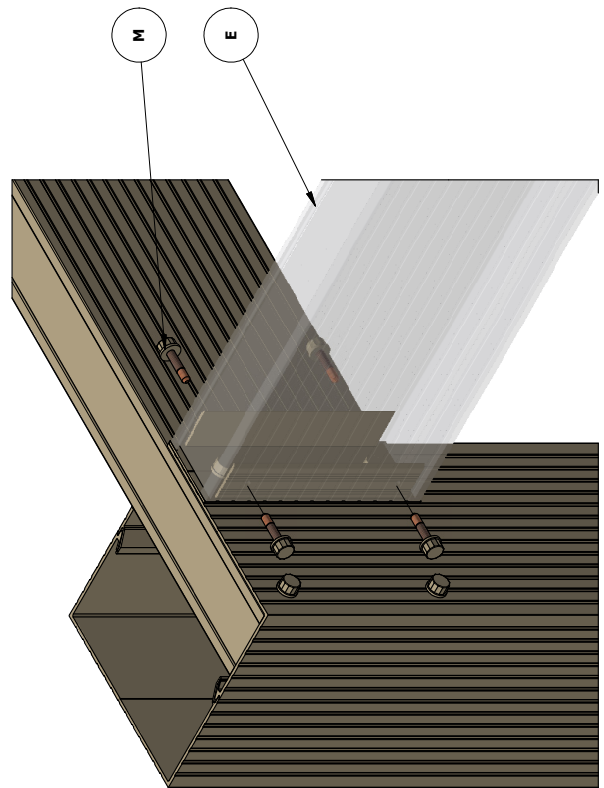

1. **STEP 2: FINAL ASSEMBLE FRAME**
1. REPEAT STEP ONE TO BUILD A SECOND ARCHWAY.
  2. SLIDE BRACES OVER BEAM / RAFTER FLAT CAP AND SECURE.
  3. AFTER BOTH BRACES ARE SECURED TO ARCHWAY ONE, SLIDE ARCHWAY 2 INTO POSITION. SECURE BRACES TO BEAM / RAFTER FLAT CAPS.
  4. LEVEL AND PLUMB COLUMNS. SECURE IN PLACE.
  5. SLIDE BASE / CAPS DOWN AND FASTEN IN PLACE.

ASSEMBLY PARTS LIST			
ITEM	QTY	PART NUMBER	DESCRIPTION
A	2	TA**-CAKIT-08	COLUMN A KIT ASSEMBLY 8FT
B	2	TA**-CRKT-08	COLUMN B KIT ASSEMBLY 8FT
D	2	PT**-BERA132.75	BEAM/RAFTER 132.75in
E	2	PT**-BERA96.75	BEAM/RAFTER 96.75in
M	1	TI**-HEXN3076**	BI HEX NYLON HEAD 12x1in 50pk

LUXURY
BACKYARD LIVING.COM

20330 HALL RD.
CLINTON TWP., MI 48038

PRODUCT	PART NUMBER:	REV.	SIZE:	DRAWN BY:	DATE:
PAVILION	PA**SORRENTO-10X12	1	D	mfrnk	1/5/2023
DESCRIPTION	SORRENTO CABANA 10 X 12		SCALE:	APPROVED BY:	DATE:
DEALER: N/A	FILE NAME: 10 x 12 Sorrento Cabana. ©2023 LuxuryBackyardLiving.com		NONE	MCF	1/5/2023

SHEET: 3 OF 5

DETAIL C