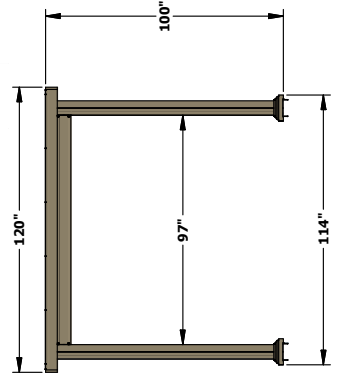

SORRENTO CABANA 10 X 12

		20330 HALL RD. CLINTON TWP., MI 48038	
PRODUCT	PART NUMBER:	REV.	SIZE:
PAVILION	PA**SORRENTO-10X12	1	D
DESCRIPTION	SORRENTO CABANA 10 X 12		SCALE:
			NONE
DEALER: N/A	FILE NAME: 10 x 12 Sorrento Cabana. ©2023 LuxuryBackyardLiving.com	DRAWN BY: mfrnk	DATE: 1/5/2023
		APPROVED BY: MCF	DATE: 1/5/2023
			SHEET: 1 OF 5

STEP 1: BUILD ARCHWAY LAYING DOWN
 1. SLIDE BEAM INTO COLUMN NOTCHES.
 2. SECURE BEAM AND BRACE BRACKET TO COLUMNS.
 3. STAND, POSITION, AND SECURE ARCHWAY INTO PLACE.
 *NOTE: "N" SCREWS TO BE USED FOR CONCRETE.
 "T" SCREWS TO BE USED WITH WOOD.

ITEM	QTY	PART NUMBER	DESCRIPTION
A	2	TA**CAKIT-08	COLUMN A KIT ASSEMBLY 8FT
B	2	TA**CBRT-08	COLUMN B KIT ASSEMBLY 8FT
C	4	PT**FLC11X11	BASE/CAP 2PC FLORENTINE 11X11
D	2	PT**BRAL32.75	BEAM/RAFTER 132.75in
L	8	TI**FAS63069**	PH FLAT HEAD #6x0.75in
M	1	TI**HEXN3076**	BI HEX NYLON HEAD 12x1in 50pk
N	16	TI**TAPC227612	TAPCON 0.25inx2.25in EA