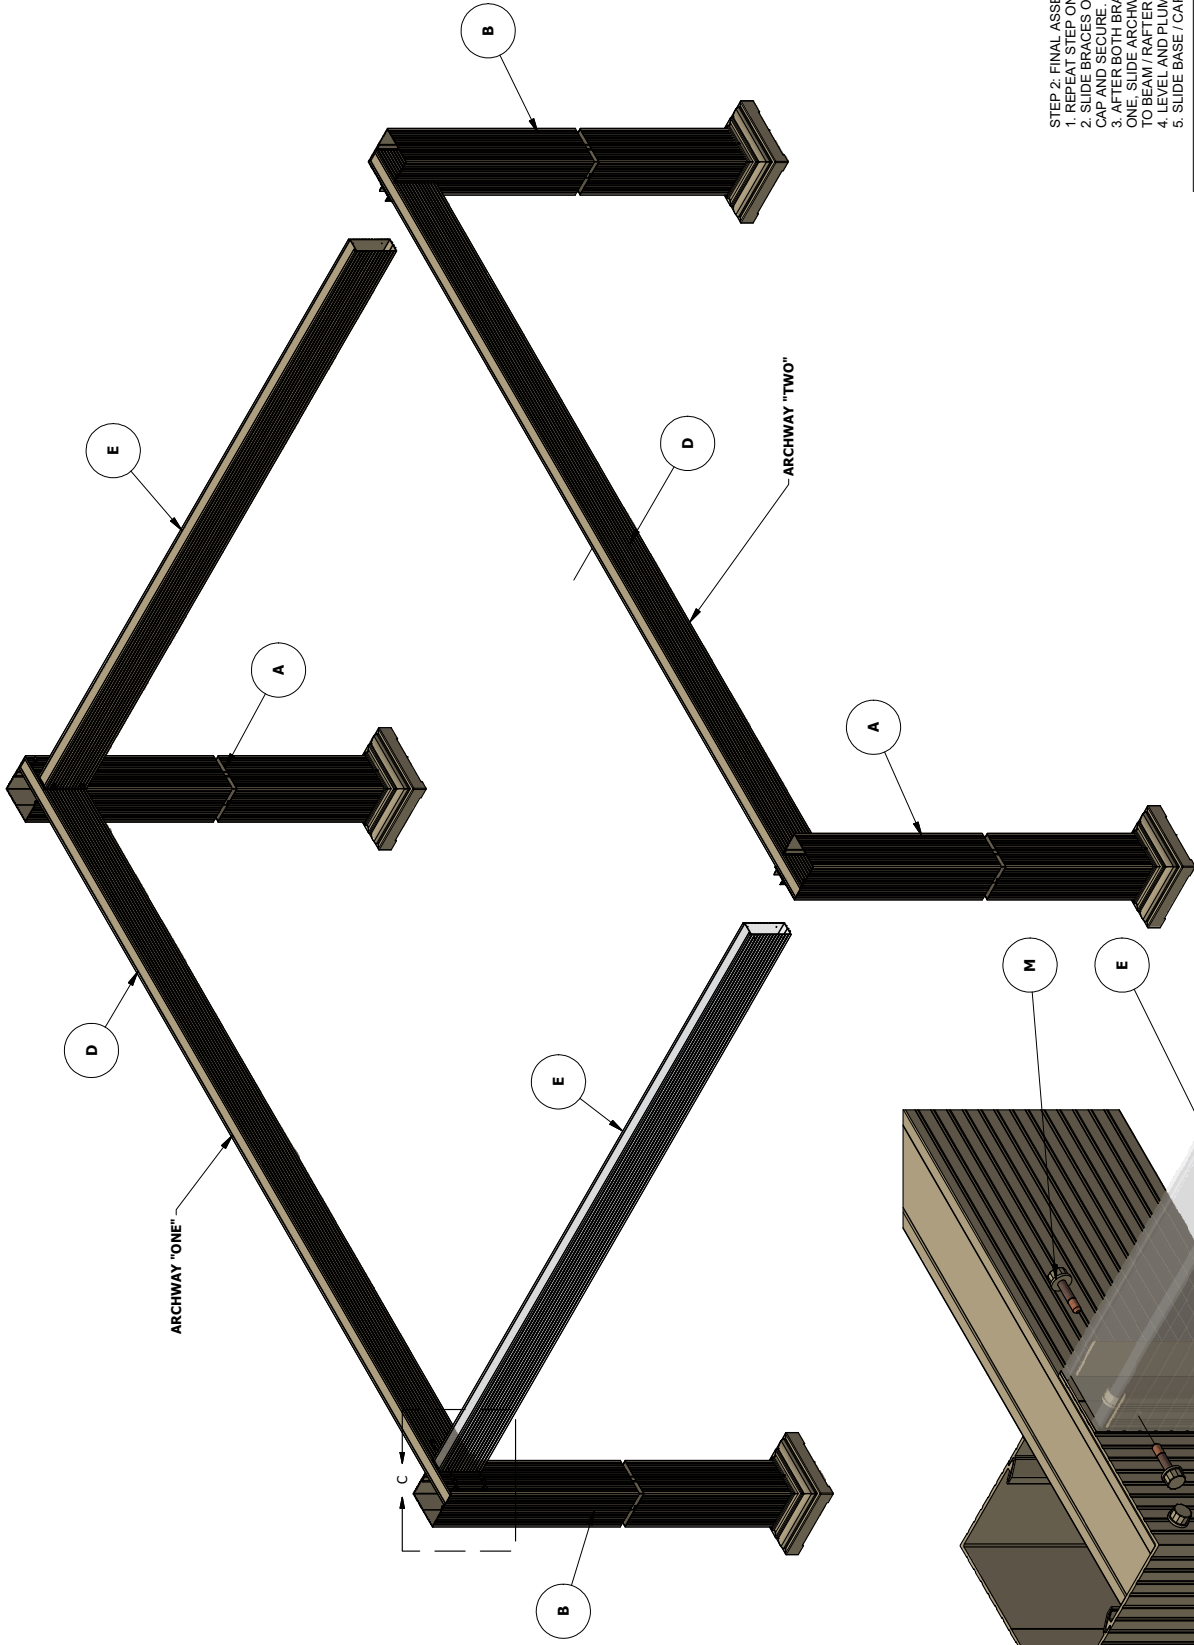

1. **STEP 2: FINAL ASSEMBLE FRAME**
1. REPEAT STEP ONE TO BUILD A SECOND ARCHWAY.
  2. SLIDE BRACES OVER BEAM / RAFTER FLAT CAP AND SECURE.
  3. AFTER BOTH BRACES ARE SECURED TO ARCHWAY ONE, SLIDE ARCHWAY 2 INTO POSITION. SECURE BRACES TO BEAM / RAFTER FLAT CAPS.
  4. LEVEL AND PLUMB COLUMNS. SECURE IN PLACE.
  5. SLIDE BASE / CAPS DOWN AND FASTEN IN PLACE.

ASSEMBLY PARTS LIST			
ITEM	QTY	PART NUMBER	DESCRIPTION
A	2	TA**-CAKIT-08	COLUMN A KIT ASSEMBLY 8FT
B	2	TA**-CRKT-08	COLUMN B KIT ASSEMBLY 8FT
D	2	PT**-BERA132.75	BEAM/RAFTER 132.75in
E	2	PT**-BERA96.75	BEAM/RAFTER 96.75in
M	1	TI**-HEXN3076**	BI HEX NYLON HEAD 12x1in 50pk

LUXURY
BACKYARD LIVING.COM

20330 HALL RD.
CLINTON TWP., MI 48038

PRODUCT	PART NUMBER:	REV.	SIZE:	DRAWN BY:	DATE:
PAVILION	PA**SORRENTO-10X12	1	D	mfrnk	1/5/2023
DESCRIPTION	SORRENTO CABANA 10 X 12		SCALE:	APPROVED BY:	DATE:
DEALER: N/A	FILE NAME: 10 x 12 Sorrento Cabana. ©2023 LuxuryBackyardLiving.com		NONE	MCF	1/5/2023

SHEET: 3 OF 5