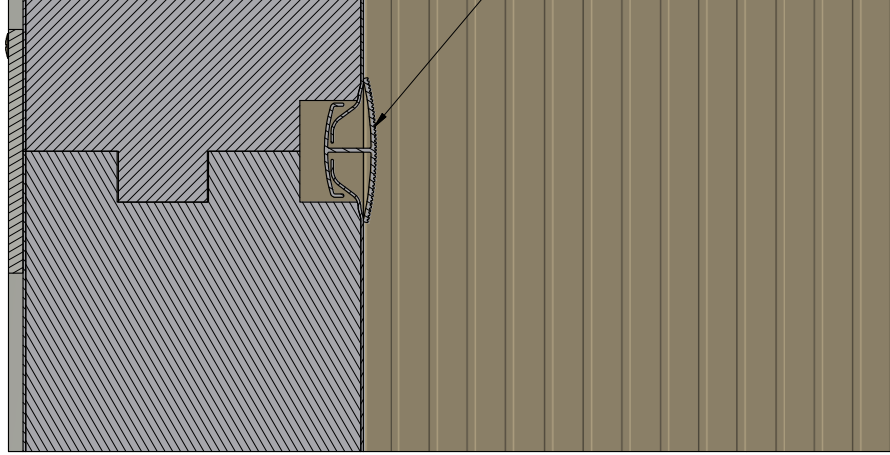

11" ALL AROUND

ROOF TRIM ORIENTATION

6" OVERHANG ALL AROUND

SEAL SEAM ALL AROUND TAKE NOT SHOWN

SECTION VIEW D-D
SHOWING ROOF TEK SCREWS
ALIGNMENT TO BEAM(S) / BRACES(S)

BOTTOM CLEAT

SECTION E-E

		20330 HALL RD. CLINTON TWP., MI 48038		
PRODUCT	PART NUMBER:	REV.	SIZE:	DATE:
PAVILION	PA**SORRENTO-10X12	1	D	1/5/2023
DESCRIPTION	SORRENTO CABANA 10 X 12		SCALE:	DATE:
DEALER: N/A	FILE NAME: 10 x 12 Sorrento Cabana. ©2023 LuxuryBackyardLiving.com	MCF	NONE	1/5/2023
			SHEET: 5 OF 5	