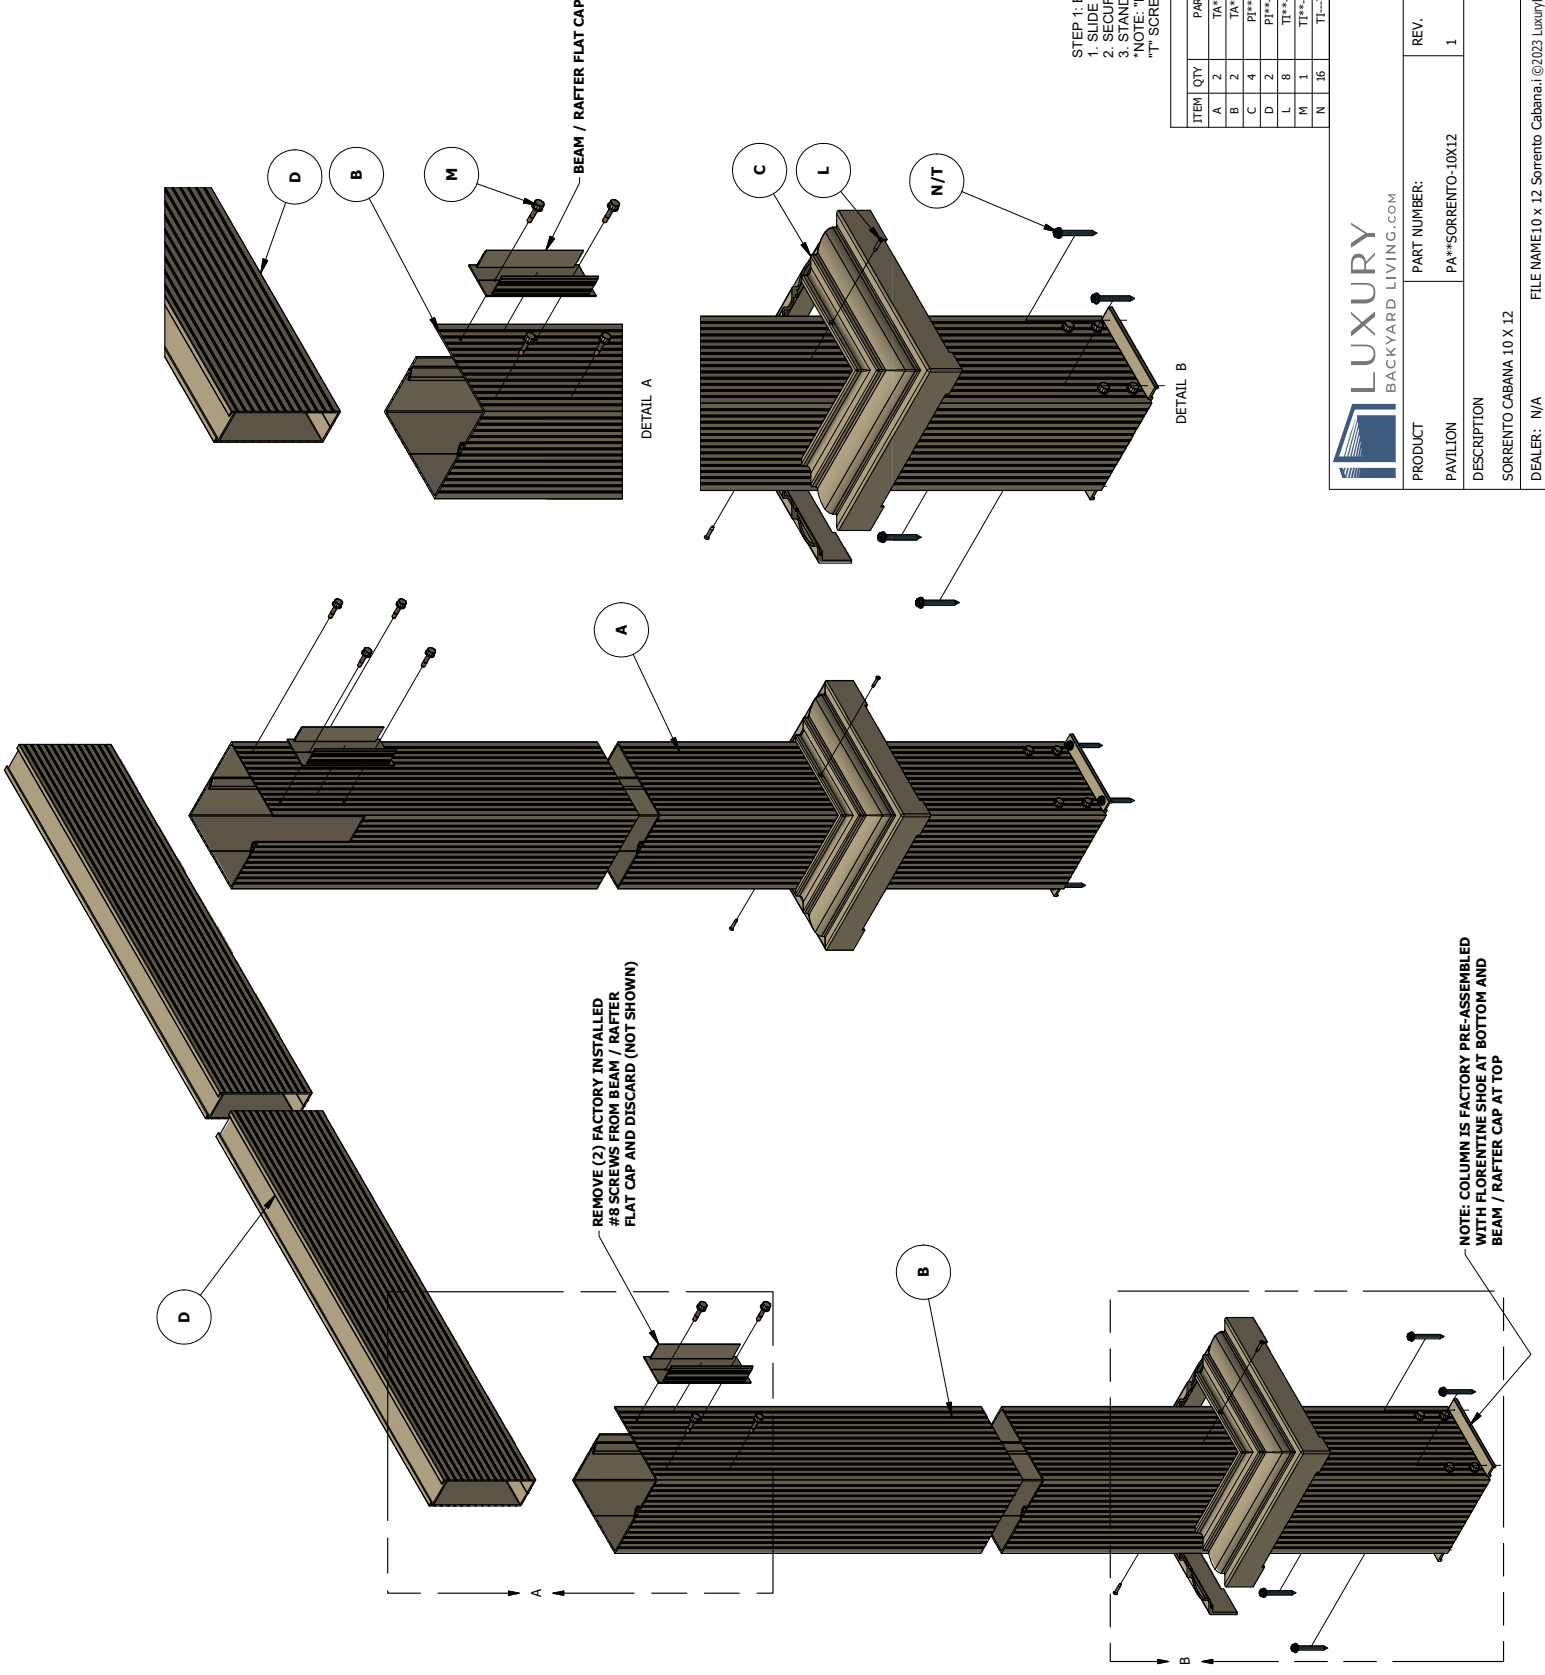

SORRENTO CABANA 10 X 12

		20330 HALL RD. CLINTON TWP., MI 48038	
PRODUCT	PART NUMBER:	REV.	SIZE:
PAVILION	PA**SORRENTO-10X12	1	D
DESCRIPTION	SORRENTO CABANA 10 X 12		SCALE:
			NONE
DEALER: N/A	FILE NAME: 10 x 12 Sorrento Cabana. ©2023 LuxuryBackyardLiving.com	DRAWN BY: mfrnk	DATE: 1/5/2023
		APPROVED BY: MCF	DATE: 1/5/2023
			SHEET: 1 OF 5

STEP 1: BUILD ARCHWAY LAYING DOWN
 1. SLIDE BEAM INTO COLUMN NOTCHES.
 2. SECURE BEAM AND BRACE BRACKET TO COLUMNS.
 3. STAND, POSITION, AND SECURE ARCHWAY INTO PLACE.
 *NOTE: "N" SCREWS TO BE USED FOR CONCRETE.
 "T" SCREWS TO BE USED WITH WOOD.

ITEM	QTY	PART NUMBER	DESCRIPTION
A	2	TA**CAKIT-08	COLUMN A KIT ASSEMBLY 8FT
B	2	TA**CBRT-08	COLUMN B KIT ASSEMBLY 8FT
C	4	PT**FLC11X11	BASE/CAP 2PC FLORENTINE 11X11
D	2	PT**BRAL32.75	BEAM/RAFTER 132.75in
L	8	TI**FAS63069**	PH FLAT HEAD #6x0.75in
M	1	TI**HEXN3076**	BI HEX NYLON HEAD 12x1in 50pk
N	16	TI**TAPC227612	TAPCON 0.25inx2.25in EA