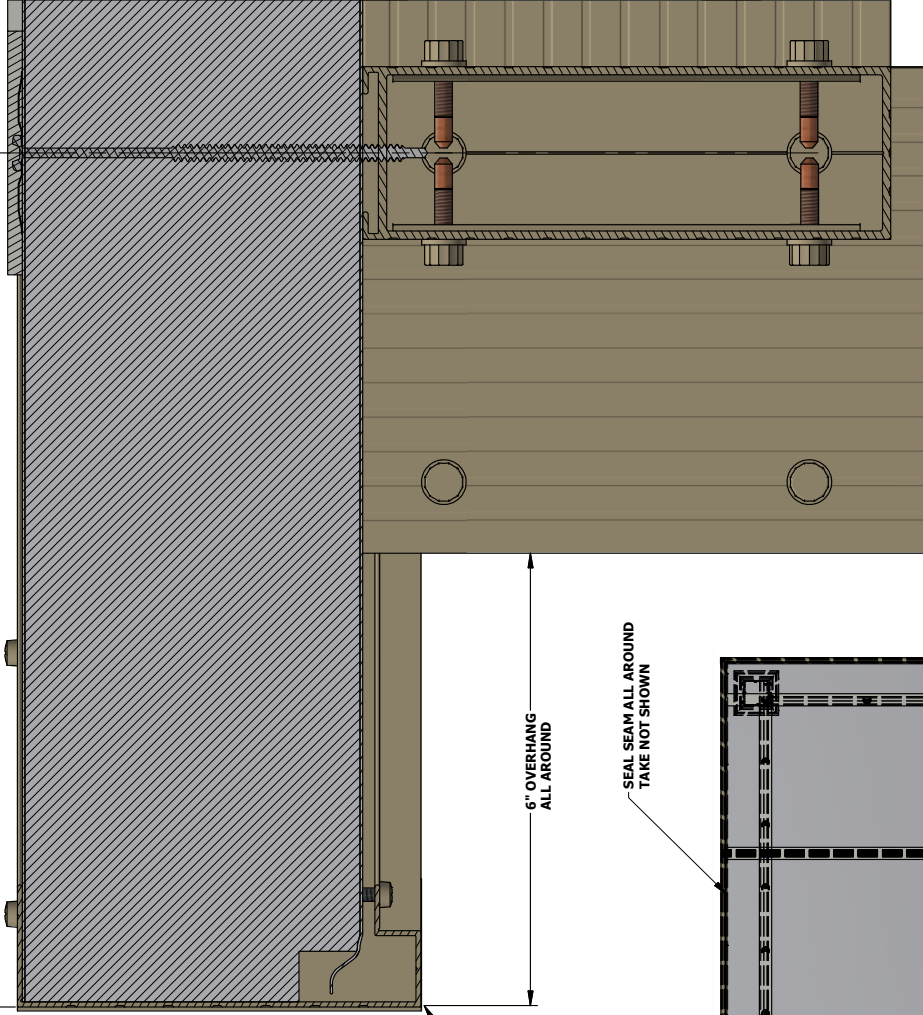

11" ALL AROUND

ROOF TRIM ORIENTATION

6" OVERHANG ALL AROUND

SEAL SEAM ALL AROUND TAKE NOT SHOWN

SECTION VIEW D-D
SHOWING ROOF TEK SCREWS
ALIGNMENT TO BEAM(S) / BRACES(S)