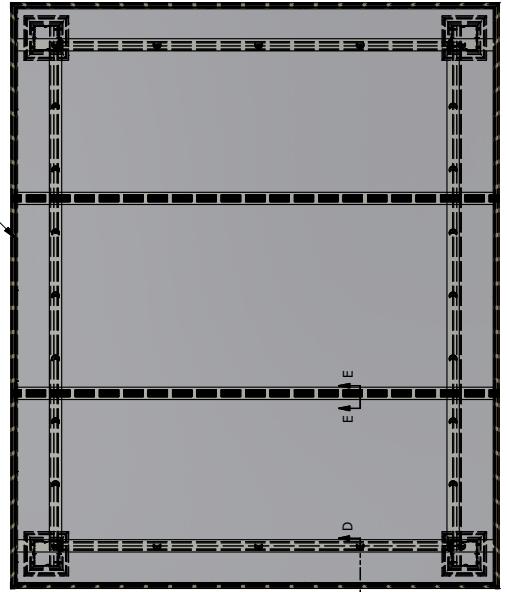

ITEM	QTY	PART NUMBER	DESCRIPTION
F	2	TAWM-RPRLR024-L-09X10	ROOF PANEL FLAT 4'-1 1/4" 0.024 L1B WW 4X10
G	1	TAWM-RPRLR024-L-09X10H	ROOF PANEL FLAT 4'-1 1/4" 0.024 L1B WW4X10 (H)
H	2	PFA-ACFAI20.25	ARCH C-FASCIA 14x2.25in
I	2	PFA-ACFAI44.25	ARCH C-FASCIA 14x2.25in
J	2	TWH-ICL10	INTERIOR ROOF CLEAT 120in
K	4	S1**GCTAG2003*	3" GUTTER CORNER TRIM ANGLE
L	1	TI-ARPL1304002	ALUMINUM ROOF PLATE 2" 25PK WH
M	52	TI**FAS830687*	PH PAN TEK #8x0.5in
N	24	TI--DRPT307608	ROOF PNL SCREW 5in
O	3	SIWH-BOND250803	ETERNABOND ROOF SEAL 3inx50in WH

11" ALL AROUND

ROOF TRIM ORIENTATION

6" OVERHANG ALL AROUND

SEAL SEAM ALL AROUND TAKE NOT SHOWN

SECTION VIEW D-D
SHOWING ROOF TEK SCREWS
ALIGNMENT TO BEAM(S) / BRACES(S)

BOTTOM CLEAT

SECTION E-E

		20330 HALL RD. CLINTON TWP., MI 48038		
PRODUCT	PART NUMBER:	REV.	SIZE:	DATE:
PAVILION	PA**SORRENTO-10X12	1	D	1/5/2023
DESCRIPTION	SORRENTO CABANA 10 X 12		SCALE:	DATE:
DEALER: N/A	FILE NAME: 10 x 12 Sorrento Cabana. ©2023 LuxuryBackyardLiving.com	MCF	NONE	1/5/2023
			SHEET: 5 OF 5	