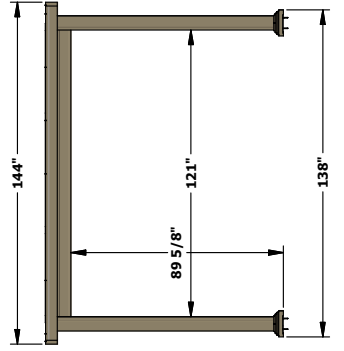

SORRENTO CABANA 10 X 12

		20330 HALL RD. CLINTON TWP., MI 48038	
PRODUCT	PART NUMBER:	REV.	SIZE:
PAVILION	PA**SORRENTO-10X12	1	D
DESCRIPTION	SORRENTO CABANA 10 X 12		SCALE:
			NONE
DEALER: N/A	FILE NAME: 10 x 12 Sorrento Cabana. ©2023 LuxuryBackyardLiving.com	DRAWN BY: mfrnk	DATE: 1/5/2023
		APPROVED BY: MCF	DATE: 1/5/2023
			SHEET: 1 OF 5

STEP 1: BUILD ARCHWAY LAYING DOWN
 1. SLIDE BEAM INTO COLUMN NOTCHES.
 2. SECURE BEAM AND BRACE BRACKET TO COLUMNS.
 3. STAND, POSITION, AND SECURE ARCHWAY INTO PLACE.
 *NOTE: "N" SCREWS TO BE USED FOR CONCRETE.
 "T" SCREWS TO BE USED WITH WOOD.

ITEM	QTY	PART NUMBER	DESCRIPTION
A	2	TA**CAKIT-08	COLUMN A KIT ASSEMBLY 8FT
B	2	TA**CBRT-08	COLUMN B KIT ASSEMBLY 8FT
C	4	PT**FLC11X11	BASE/CAP 2PC FLORENTINE 11X11
D	2	PT**BRAL32.75	BEAM/RAFTER 132.75in
L	8	TI**FAS63069**	PH FLAT HEAD #6x0.75in
M	1	TI**HEXN3076**	BI HEX NYLON HEAD 12x1in 50pk
N	16	TI**TAPC227612	TAPCON 0.25inx2.25in EA