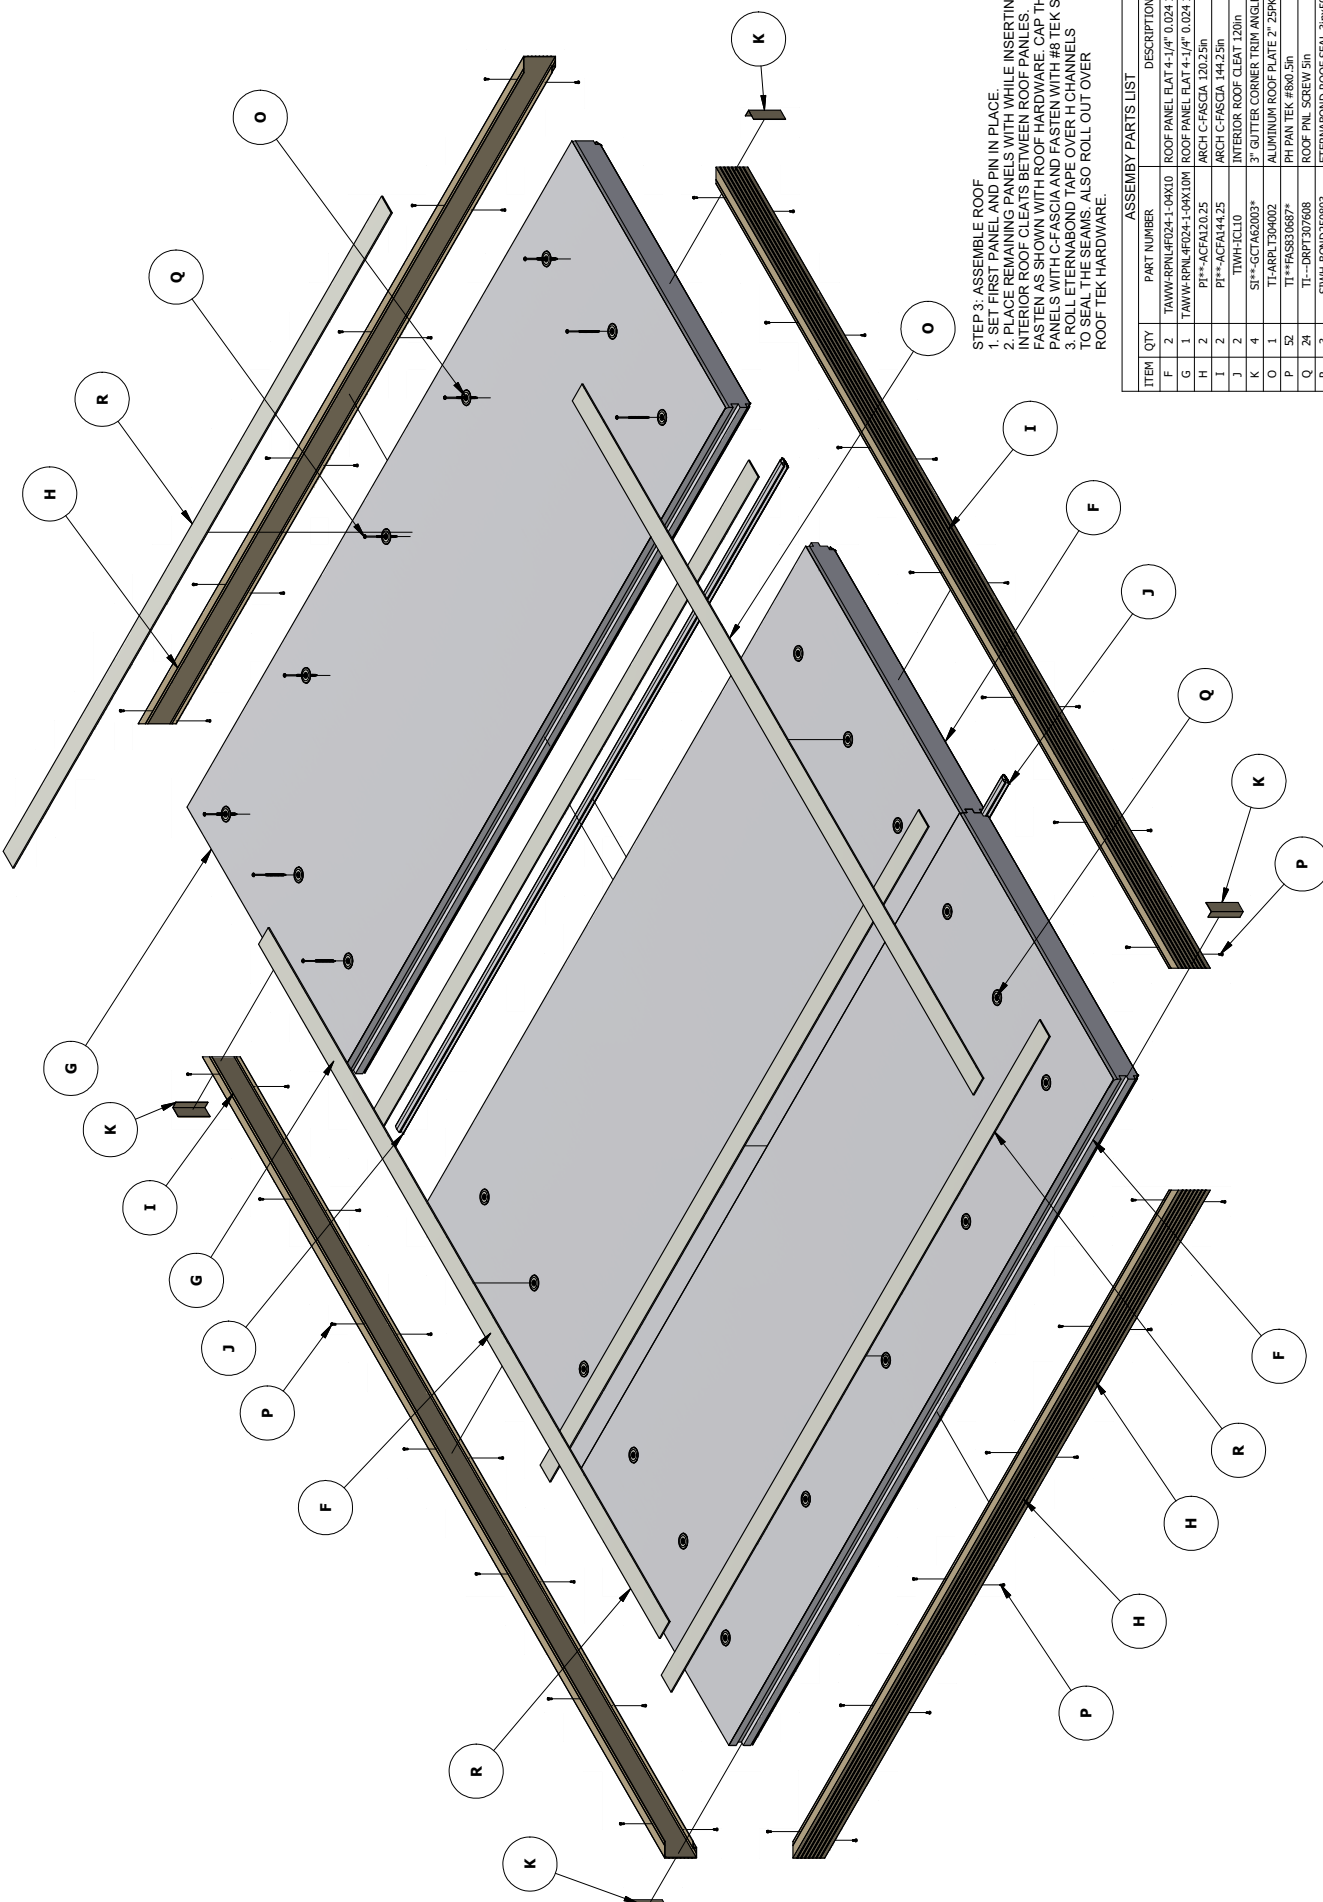

SHEET: 3 OF 5

DETAIL C

STEP 3: ASSEMBLE ROOF PANEL AND PIN IN PLACE
 1. SET FIRST PANEL AND PIN IN PLACE
 2. SET SECOND PANEL AND PIN IN PLACE WHILE INSERTING INTERIOR ROOF CLEATS BETWEEN ROOF PANELS
 3. FASTEN AS SHOWN WITH PROOF HARDWARE. CAP THE PANELS WITH C-FASCIA AND FASTEN WITH #8 TEK SCREWS.
 4. ROLL ETERNABOND TAPE OVER H CHANNELS TO SEAL THE SEAMS. ALSO ROLL OUT OVER ROOF TEK HARDWARE.